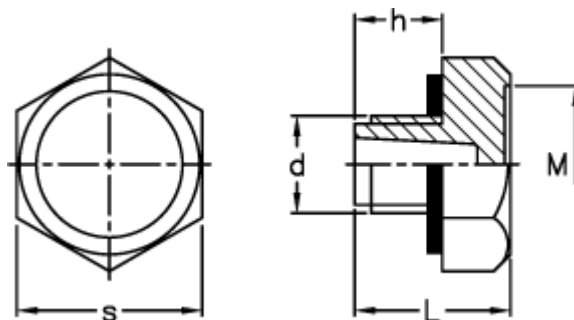

Data Sheet

Article number: 2311058297

Description: E+G Plug
TN.1/2

Measures

d	= G 1/2
h	= 11
L	= 18
M	= 20.5
s	= 26
Tightening torque N m = 8 to 10	